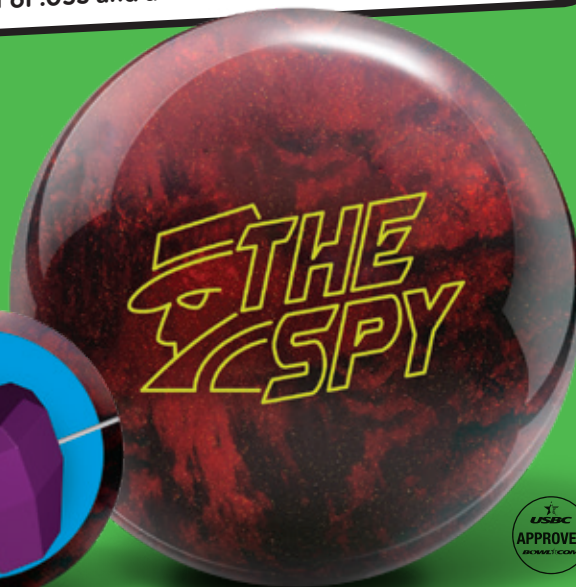

www.radicalbowling.com

©2021 Radical Bowling Technologies • 0621-32