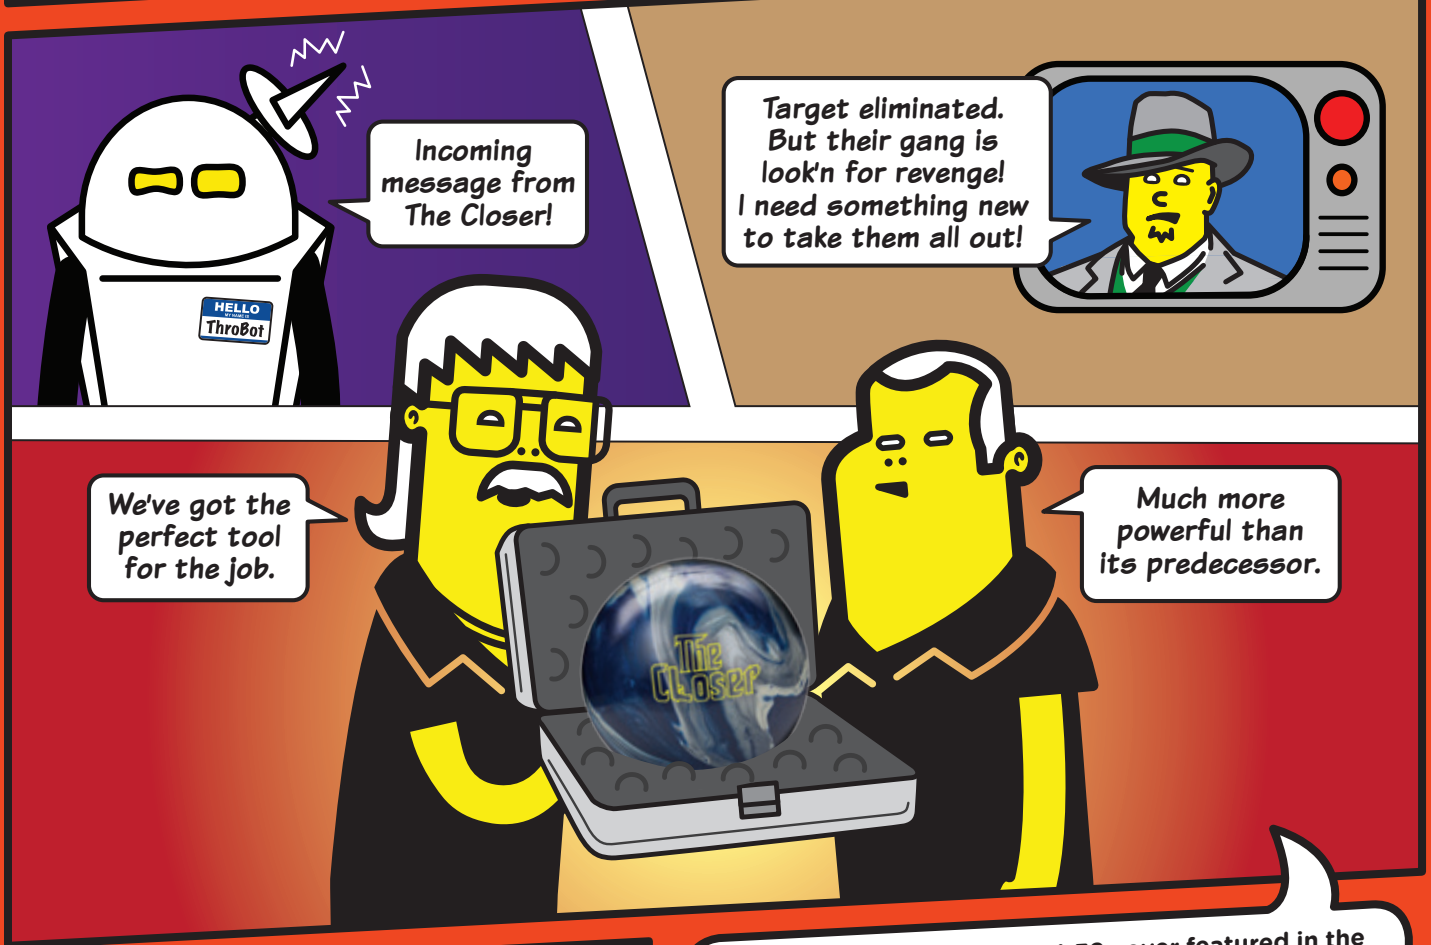

THE CLOSER PEARL™