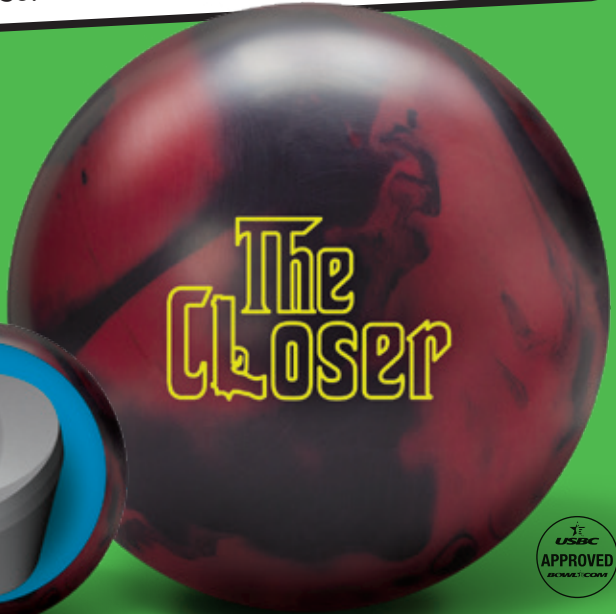

# THE CLOSER™

The Closer is a modified, more continuous version of the original black Ridiculous, with one big twist, it's wrapped with the solid Ai-39 cover - an aggressive resin designed to yield plenty of hook. Now you have a symmetrical ball with the big hook cover of the Squatch Solid and the hitting power of DynamiCore.

**LEVEL** Reliable

**PART NUMBER** 60-106199-93X

**COLOR** Burgundy / Black

**CORE** Symmetric (DynamiCore)

**COVERSTOCK** Ai-39

**COVER TYPE** Solid Reactive

**FINISH** 500, 3000 Siaair Micro Pad

	16LB	15LB	14LB	13LB	12LB
<b>RG</b>	2.528	2.540	2.557	2.585	2.608
<b>DIFF</b>	0.050	0.050	0.050	0.040	0.040